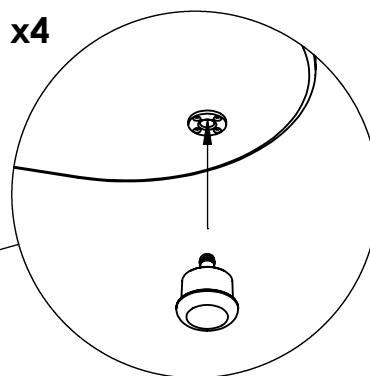

GÖTESSONS

S

GB

**Monteringsanvisning
RomboSeat**

**Mounting instruction
RomboSeat**

Innehåll RomboSeat

Content RomboSeat

x1

x4

Monteringsanvisning RomboSeat

Mounting instruction RomboSeat

x4

Innehåll RomboScreen Content RomboScreen

Monteringsanvisning RomboScreen Mounting instruction RomboScreen

Undersida Bottom view

Lägg RomboScreen på golvet innan montering börjar.
Montera RomboScreen på RomboSeat genom att skruva fast den inifrån RomboSeat. Montera alla skruvarna innan du drar åt dem.
Start with putting the RomboScreen on the floor.
Fix RomboScreen to RomboSeat with screws from the inside of the RomboSeat.
Mount all the screws before tightening.

Innehåll RomboTable
Content RomboTable

x1

x1

x2
M6x70

x1

x6
M6x25

x4
M6x14

1

3

x4
M6x14