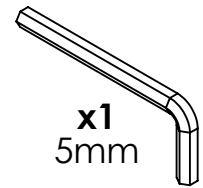

GÖTESSONS

S

GB

**Monteringsanvisning
RomboSeat**

**Mounting instruction
RomboSeat**

Innehåll RomboSeat

Content RomboSeat

x1

x4

Monteringsanvisning RomboSeat

Mounting instruction RomboSeat

x4

Innehåll RomboScreen Content RomboScreen

Monteringsanvisning RomboScreen Mounting instruction RomboScreen

Undersida Bottom view

Lägg RomboScreen på golvet innan montering börjar.
Montera RomboScreen på RomboSeat genom att skruva fast den inifrån RomboSeat. Montera alla skruvarna innan du drar åt dem.
Start with putting the RomboScreen on the floor.
Fix RomboScreen to RomboSeat with screws from the inside of the RomboSeat.
Mount all the screws before tightening.

Innehåll RomboTable
Content RomboTable

x1

x1

x2
M6x70

x1

x6
M6x25

x4
M6x14

1

3

x4
M6x14