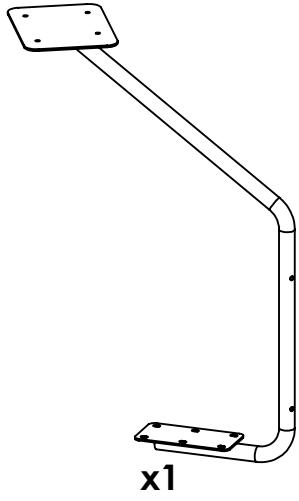

GÖTESSONS

S

GB

**Monteringsanvisning
RomboSeat**

**Mounting instruction
RomboSeat**

Innehåll RomboSeat

Content RomboSeat

x1

x4

Monteringsanvisning RomboSeat

Mounting instruction RomboSeat

x4

Innehåll RomboScreen Content RomboScreen

Monteringsanvisning RomboScreen Mounting instruction RomboScreen

Undersida Bottom view

Lägg RomboScreen på golvet innan montering börjar.
Montera RomboScreen på RomboSeat genom att skruva fast den inifrån RomboSeat. Montera alla skruvarna innan du drar åt dem.
Start with putting the RomboScreen on the floor.
Fix RomboScreen to RomboSeat with screws from the inside of the RomboSeat.
Mount all the screws before tightening.

Innehåll RomboTable
Content RomboTable

x1

x1

x2
M6x70

x1

x6
M6x25

x4
M6x14

1

3

x4
M6x14