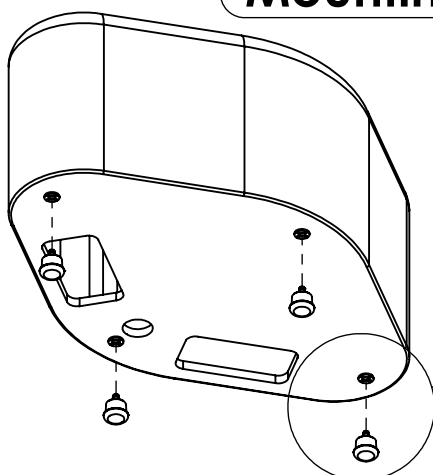

GÖTESSONS

S

GB

**Monteringsanvisning
RomboSeat**

**Mounting instruction
RomboSeat**

Innehåll RomboSeat

Content RomboSeat

x1

x4

Monteringsanvisning RomboSeat

Mounting instruction RomboSeat

x4

Innehåll RomboScreen Content RomboScreen

Monteringsanvisning RomboScreen Mounting instruction RomboScreen

Undersida Bottom view

Lägg RomboScreen på golvet innan montering börjar.
Montera RomboScreen på RomboSeat genom att skruva fast den inifrån RomboSeat. Montera alla skruvarna innan du drar åt dem.
Start with putting the RomboScreen on the floor.
Fix RomboScreen to RomboSeat with screws from the inside of the RomboSeat.
Mount all the screws before tightening.

Innehåll RomboTable
Content RomboTable

x1

x1

x2
M6x70

x1

x6
M6x25

x4
M6x14

1