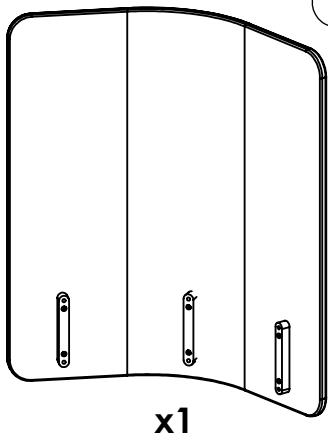

GÖTESSONS

S

GB

**Monteringsanvisning
RomboSeat**

**Mounting instruction
RomboSeat**

Innehåll RomboSeat

Content RomboSeat

x1

x4

Monteringsanvisning RomboSeat

Mounting instruction RomboSeat

x4

Innehåll RomboScreen Content RomboScreen

Monteringsanvisning RomboScreen Mounting instruction RomboScreen

Undersida Bottom view

Lägg RomboScreen på golvet innan montering börjar.
Montera RomboScreen på RomboSeat genom att skruva fast den inifrån RomboSeat. Montera alla skruvarna innan du drar åt dem.
Start with putting the RomboScreen on the floor.
Fix RomboScreen to RomboSeat with screws from the inside of the RomboSeat.
Mount all the screws before tightening.

Innehåll RomboTable
Content RomboTable

x1

x1

x2
M6x70

x1

x6
M6x25

x4
M6x14

1