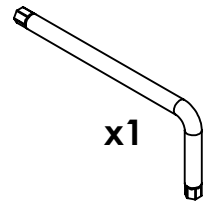

x4

Monteringsanvisning RomboSeat

Mounting instruction RomboSeat

x4

Innehåll RomboScreen Content RomboScreen

Monteringsanvisning RomboScreen Mounting instruction RomboScreen

Undersida Bottom view

Lägg RomboScreen på golvet innan montering börjar.
Montera RomboScreen på RomboSeat genom att skruva fast den inifrån RomboSeat. Montera alla skruvarna innan du drar åt dem.
Start with putting the RomboScreen on the floor.
Fix RomboScreen to RomboSeat with screws from the inside of the RomboSeat.
Mount all the screws before tightening.

Innehåll RomboTable
Content RomboTable

x1

x1

x2
M6x70

x1

x6
M6x25

x4
M6x14

1