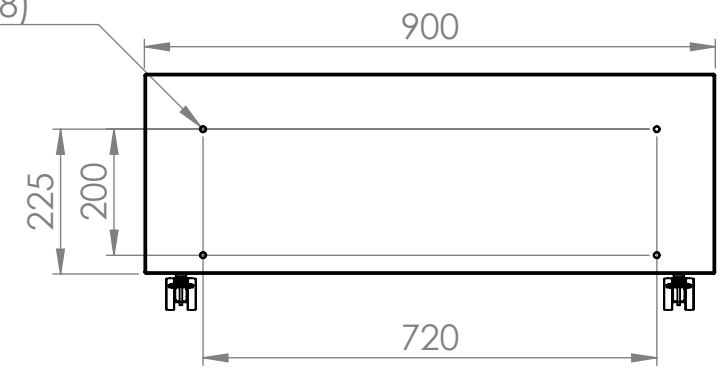

Ø 10 THRU
both sides
(x8)

		GÖTESSONS		
Art.nr. 110910		Name The Hut Bench		
Last saved by Jonathan	Last saved 2018-11-26	Material x	Rev -	Format A4
Created by Jonathan	Created date 2018-09-11		Scale 1:16	Page 1/1