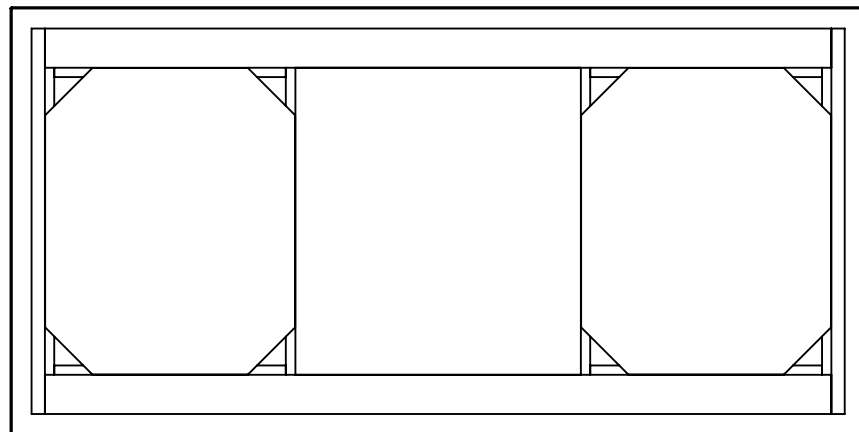

Ø 10 THRU
both sides
(x8)

		GÖTESSONS		
Art.nr. 110910		Name The Hut Bench		
Last saved by Jonathan	Last saved 2018-11-26	Material x	Rev -	Format A4
Created by Jonathan	Created date 2018-09-11		Scale 1:16	Page 1/1