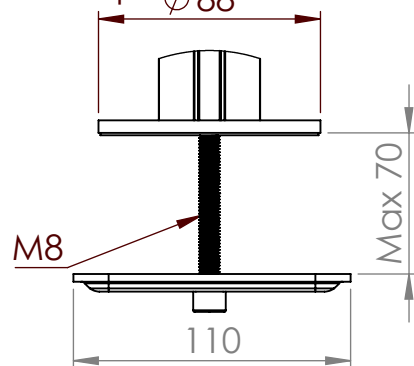

Through table top $\phi 88$

Art.nr. 610763		Name V4 Twin Monitor arm		
Last saved by Tolle	Last saved 2021-05-18	Material x	Rev -	Format A4
Created by Tolle	Created date 2018-11-22		Scale 1:10	Page 1/1