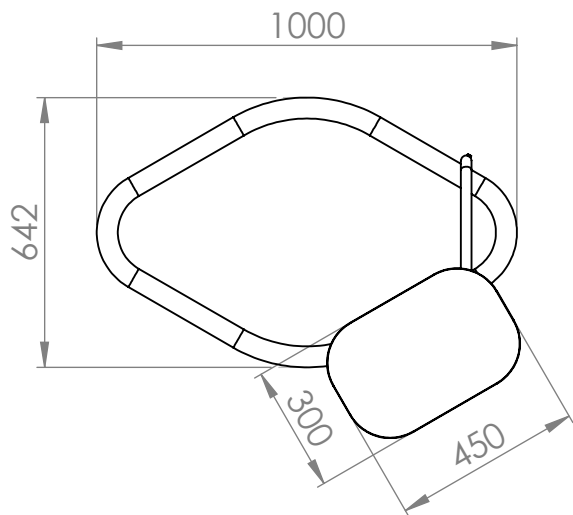

REVISIONS			
REV.	DESCRIPTION	DATE	BY

RomboTable is bought separately.

 GÖTESSONS			
Art.nr.	647161	Name	RomboSeat for RomboTable
Last saved by	Jonathan	Last saved	2021-10-29
Created by	Jonathan	Created date	2021-10-27
Material		Rev	Format
		Scale	Page
		1:18	1/1