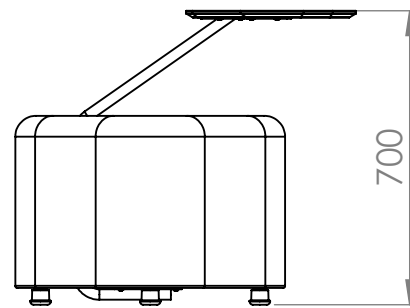

REVISIONS			
REV.	DESCRIPTION	DATE	BY

RomboTable is bought separately.

 GÖTESSONS			
Art.nr.	647161	Name	RomboSeat for RomboTable
Last saved by	Jonathan	Last saved	2021-10-29
Created by	Jonathan	Created date	2021-10-27
Material		Rev	Format
		Scale	Page
		1:18	1/1