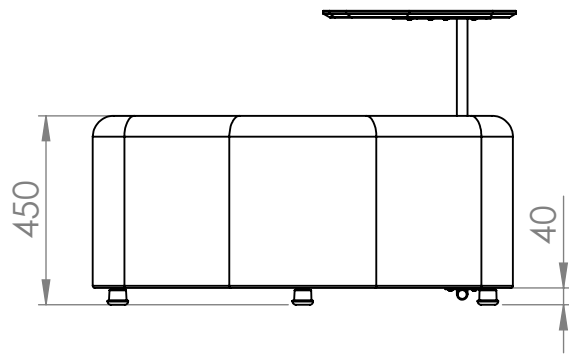

REVISIONS			
REV.	DESCRIPTION	DATE	BY

RomboTable is bought separately.

 GÖTESSONS			
Art.nr.	647161	Name	RomboSeat for RomboTable
Last saved by	Jonathan	Last saved	2021-10-29
Created by	Jonathan	Created date	2021-10-27
Material		Rev	Format
		Scale	Page
		1:18	1/1