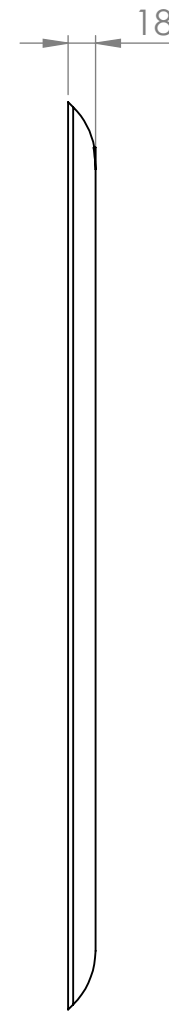

- 180010: Red
- 180011: Grey
- 180012: Cork
- 180013: Black textile
- 180014: Black pattern

 <b>GÖTESSONS</b>				
Art.nr. 180010, 180011, 180012, 180013, 180014		Name Dot StandzOn Ø600 mm		
Last saved by	Last saved	Material	Rev	Format
Tolle	2019-11-20		-	A4
Created by	Created date		Scale	Page
Tolle	2018-10-24		1:5	1/1