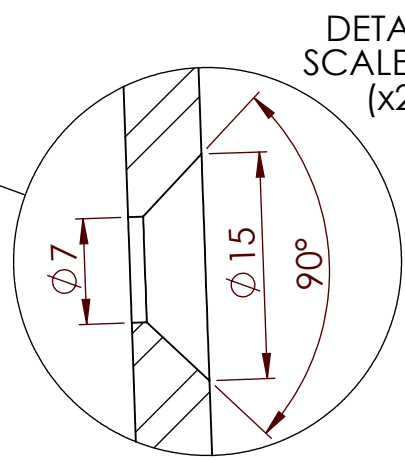

REVISIONS			
REV.	DESCRIPTION	DATE	BY

Ø 5 THRU (x3)

SECTION A-A
100

DETAIL B
SCALE 2:1
(x2)

x2

Art.nr. 643047		Name Desk mount light		
Last saved by Jonathan	Last saved 2020-09-21	Material	Rev	Format A4
Created by Jonathan	Created date 2020-06-17		Scale 2:3	Page 1/1