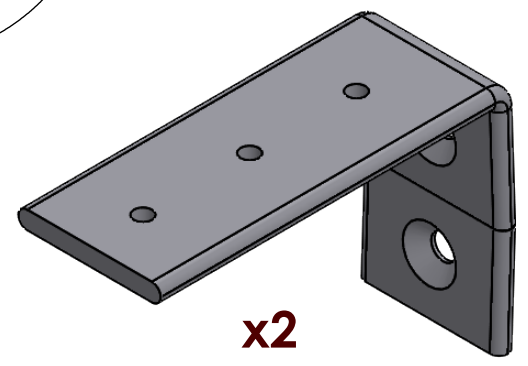

REVISIONS			
REV.	DESCRIPTION	DATE	BY

Ø 5 THRU (x3)

SECTION A-A
100

DETAIL B
SCALE 2:1
(x2)

x2

Art.nr. 643047		Name Desk mount light		
Last saved by Jonathan	Last saved 2020-09-21	Material	Rev	Format A4
Created by Jonathan	Created date 2020-06-17		Scale 2:3	Page 1/1