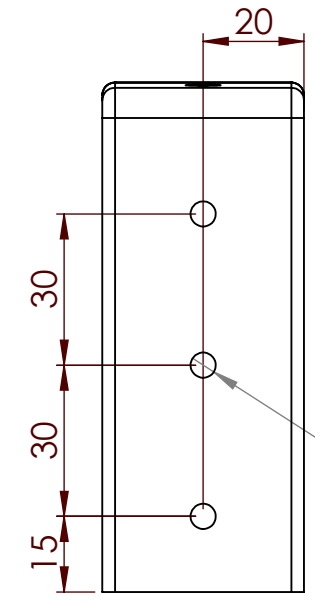

REVISIONS			
REV.	DESCRIPTION	DATE	BY

Ø 5 THRU (x3)

SECTION A-A
100

DETAIL B
SCALE 2:1
(x2)

x2

Art.nr. 643047		Name Desk mount light		
Last saved by Jonathan	Last saved 2020-09-21	Material	Rev	Format A4
Created by Jonathan	Created date 2020-06-17		Scale 2:3	Page 1/1