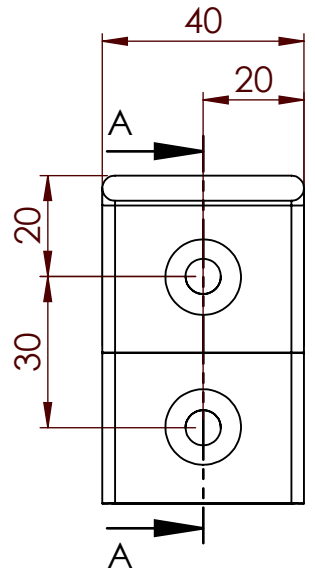

REVISIONS			
REV.	DESCRIPTION	DATE	BY

Ø 5 THRU (x3)

SECTION A-A
100

DETAIL B
SCALE 2:1
(x2)

x2

Art.nr. 643047		Name Desk mount light		
Last saved by Jonathan	Last saved 2020-09-21	Material	Rev	Format A4
Created by Jonathan	Created date 2020-06-17		Scale 2:3	Page 1/1