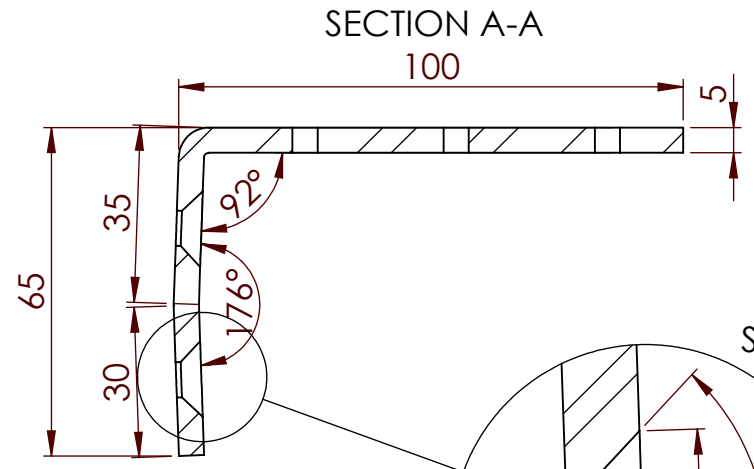

REVISIONS			
REV.	DESCRIPTION	DATE	BY

Ø 5 THRU (x3)

SECTION A-A
100

DETAIL B
SCALE 2:1
(x2)

x2

Art.nr. 643047		Name Desk mount light		
Last saved by Jonathan	Last saved 2020-09-21	Material	Rev	Format A4
Created by Jonathan	Created date 2020-06-17		Scale 2:3	Page 1/1